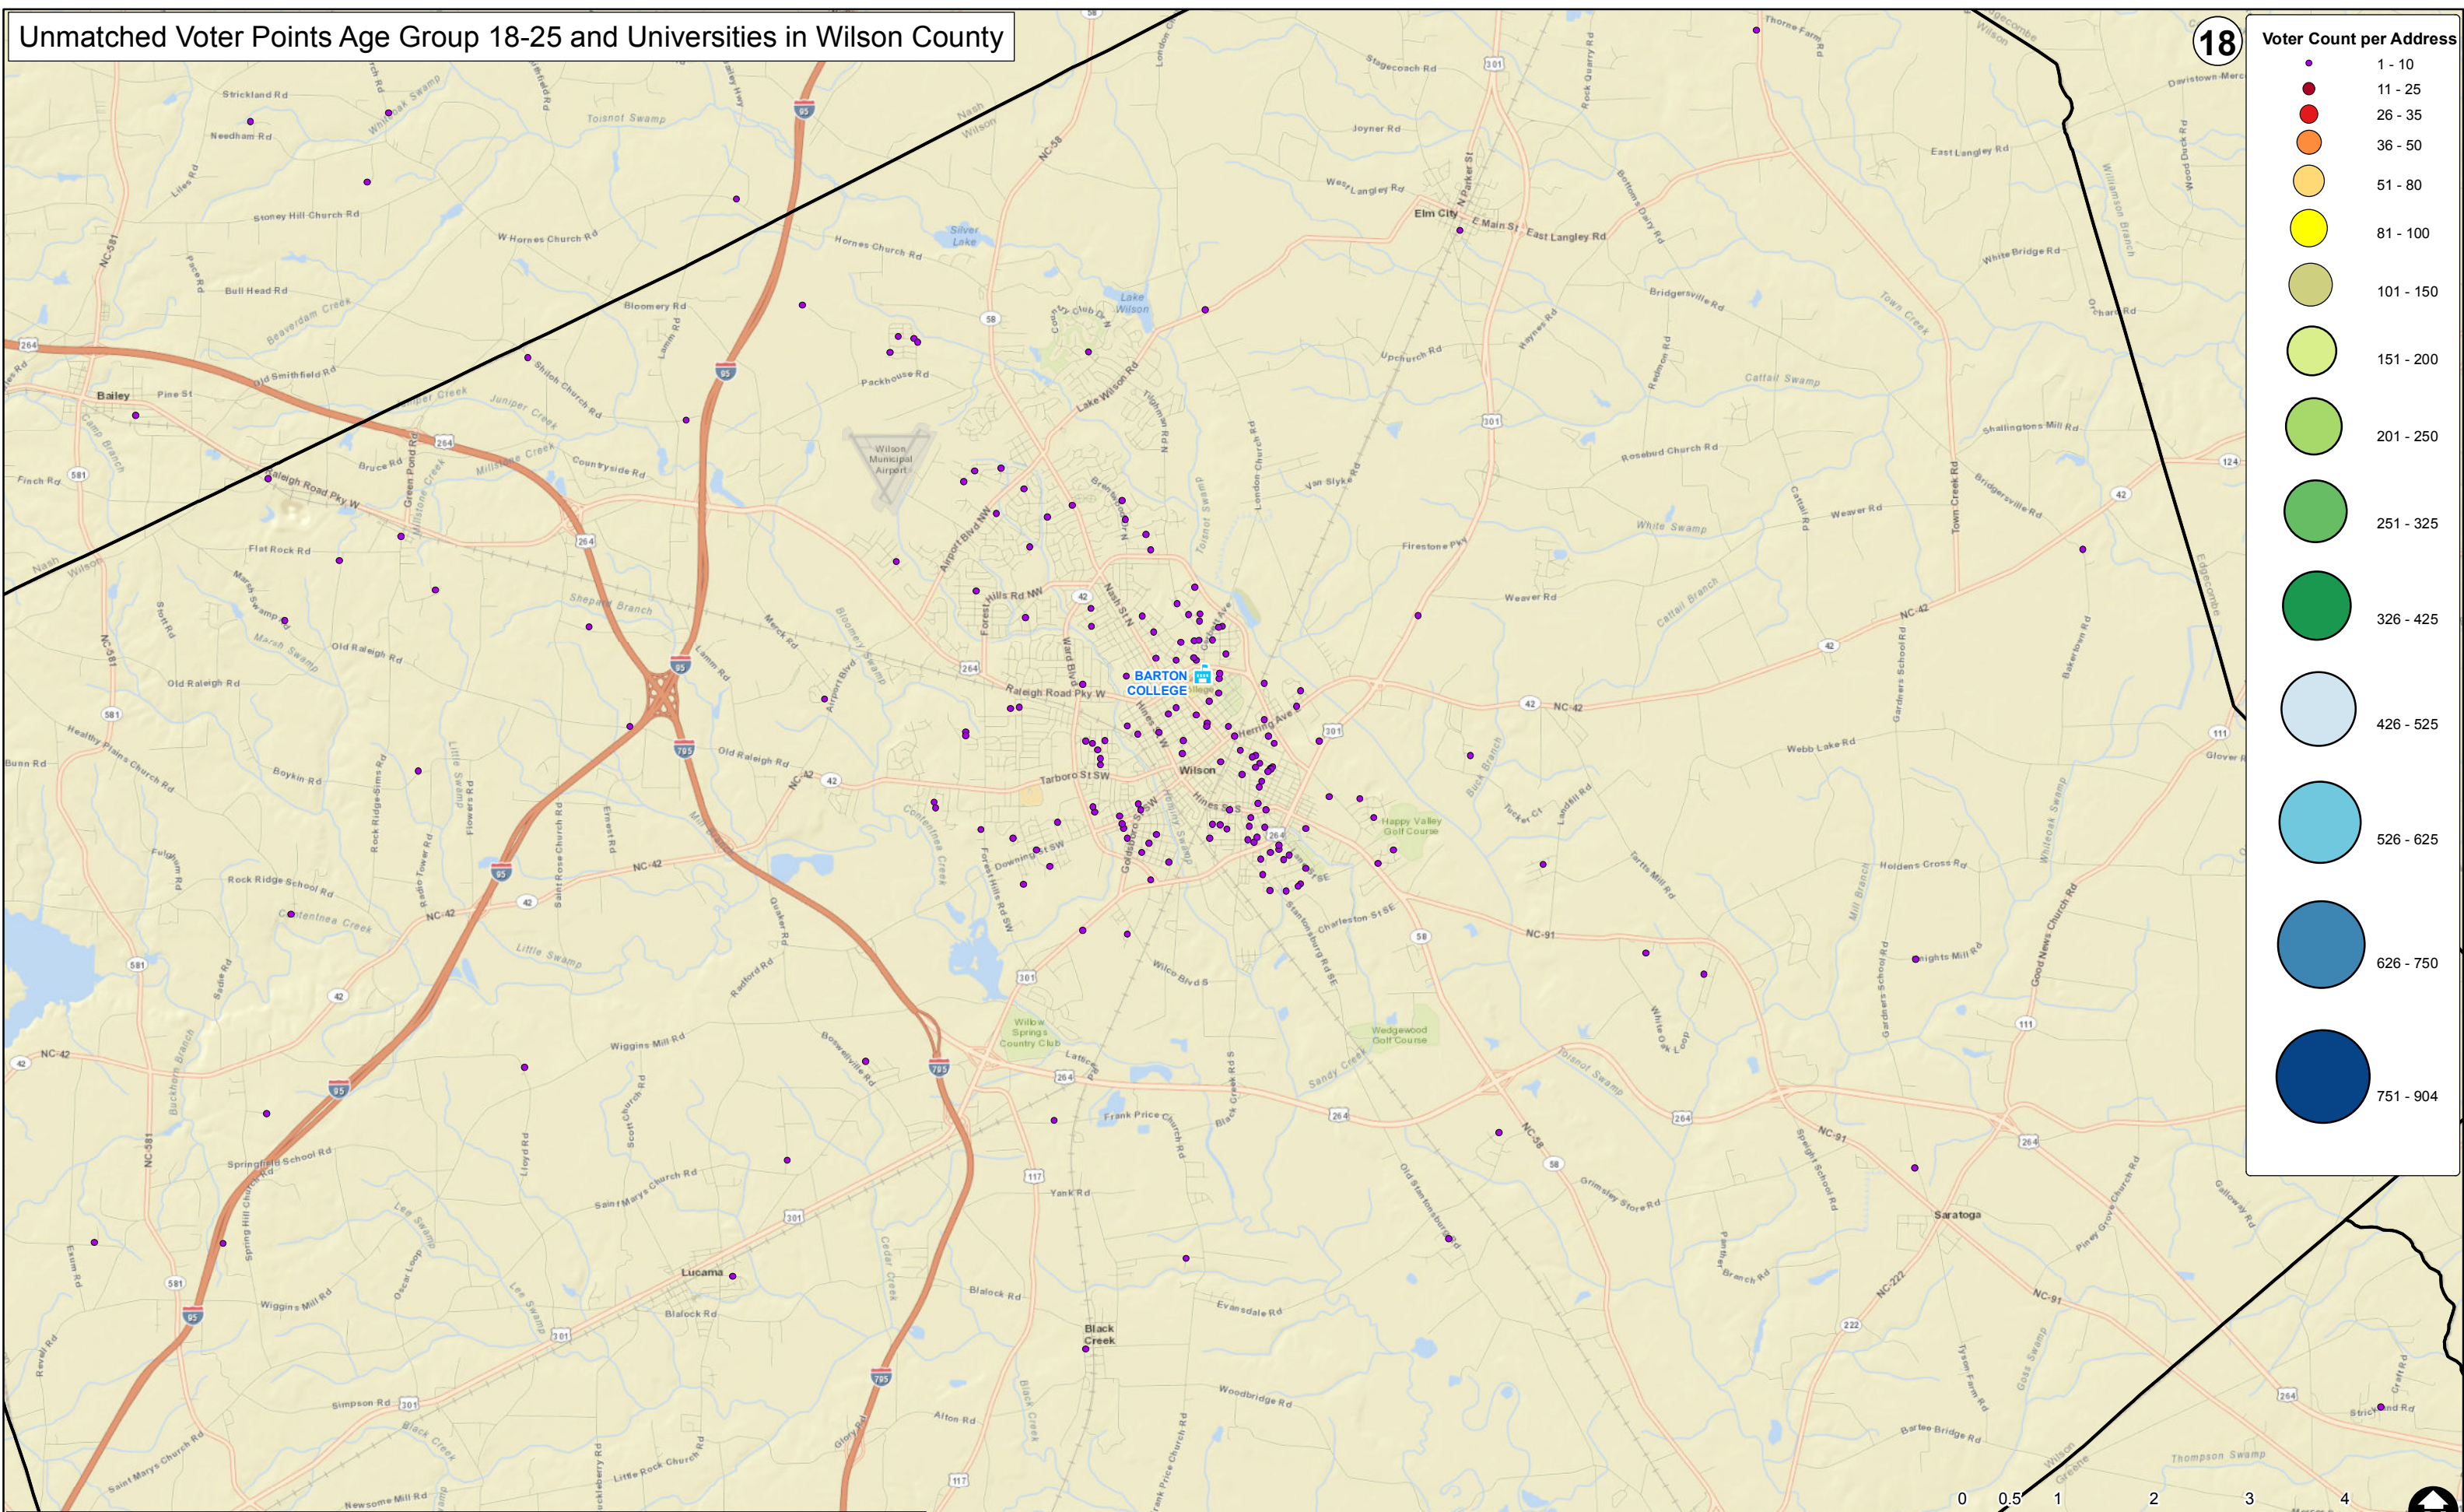

# Unmatched Voter Points Age Group 18-25 and Universities in Wilson County

18

Voter locations used are based on the "Unmatched Voters\_DMVID.xlsx" file produced by the State Board of Elections. Residence addresses were geocoded against the "address\_points\_sboe.txt" voter address point file produced by the State Board of Elections. Only voter residences with a perfect geocoding match score (89% of records in the original file) are shown.

Sources: Esri, DeLorme, NAVTEQ, USGS, Intermap, iPC, NRCAN, Esri Japan, METI, Esri China (Hong Kong), Esri (Thailand), TomTom, 2012