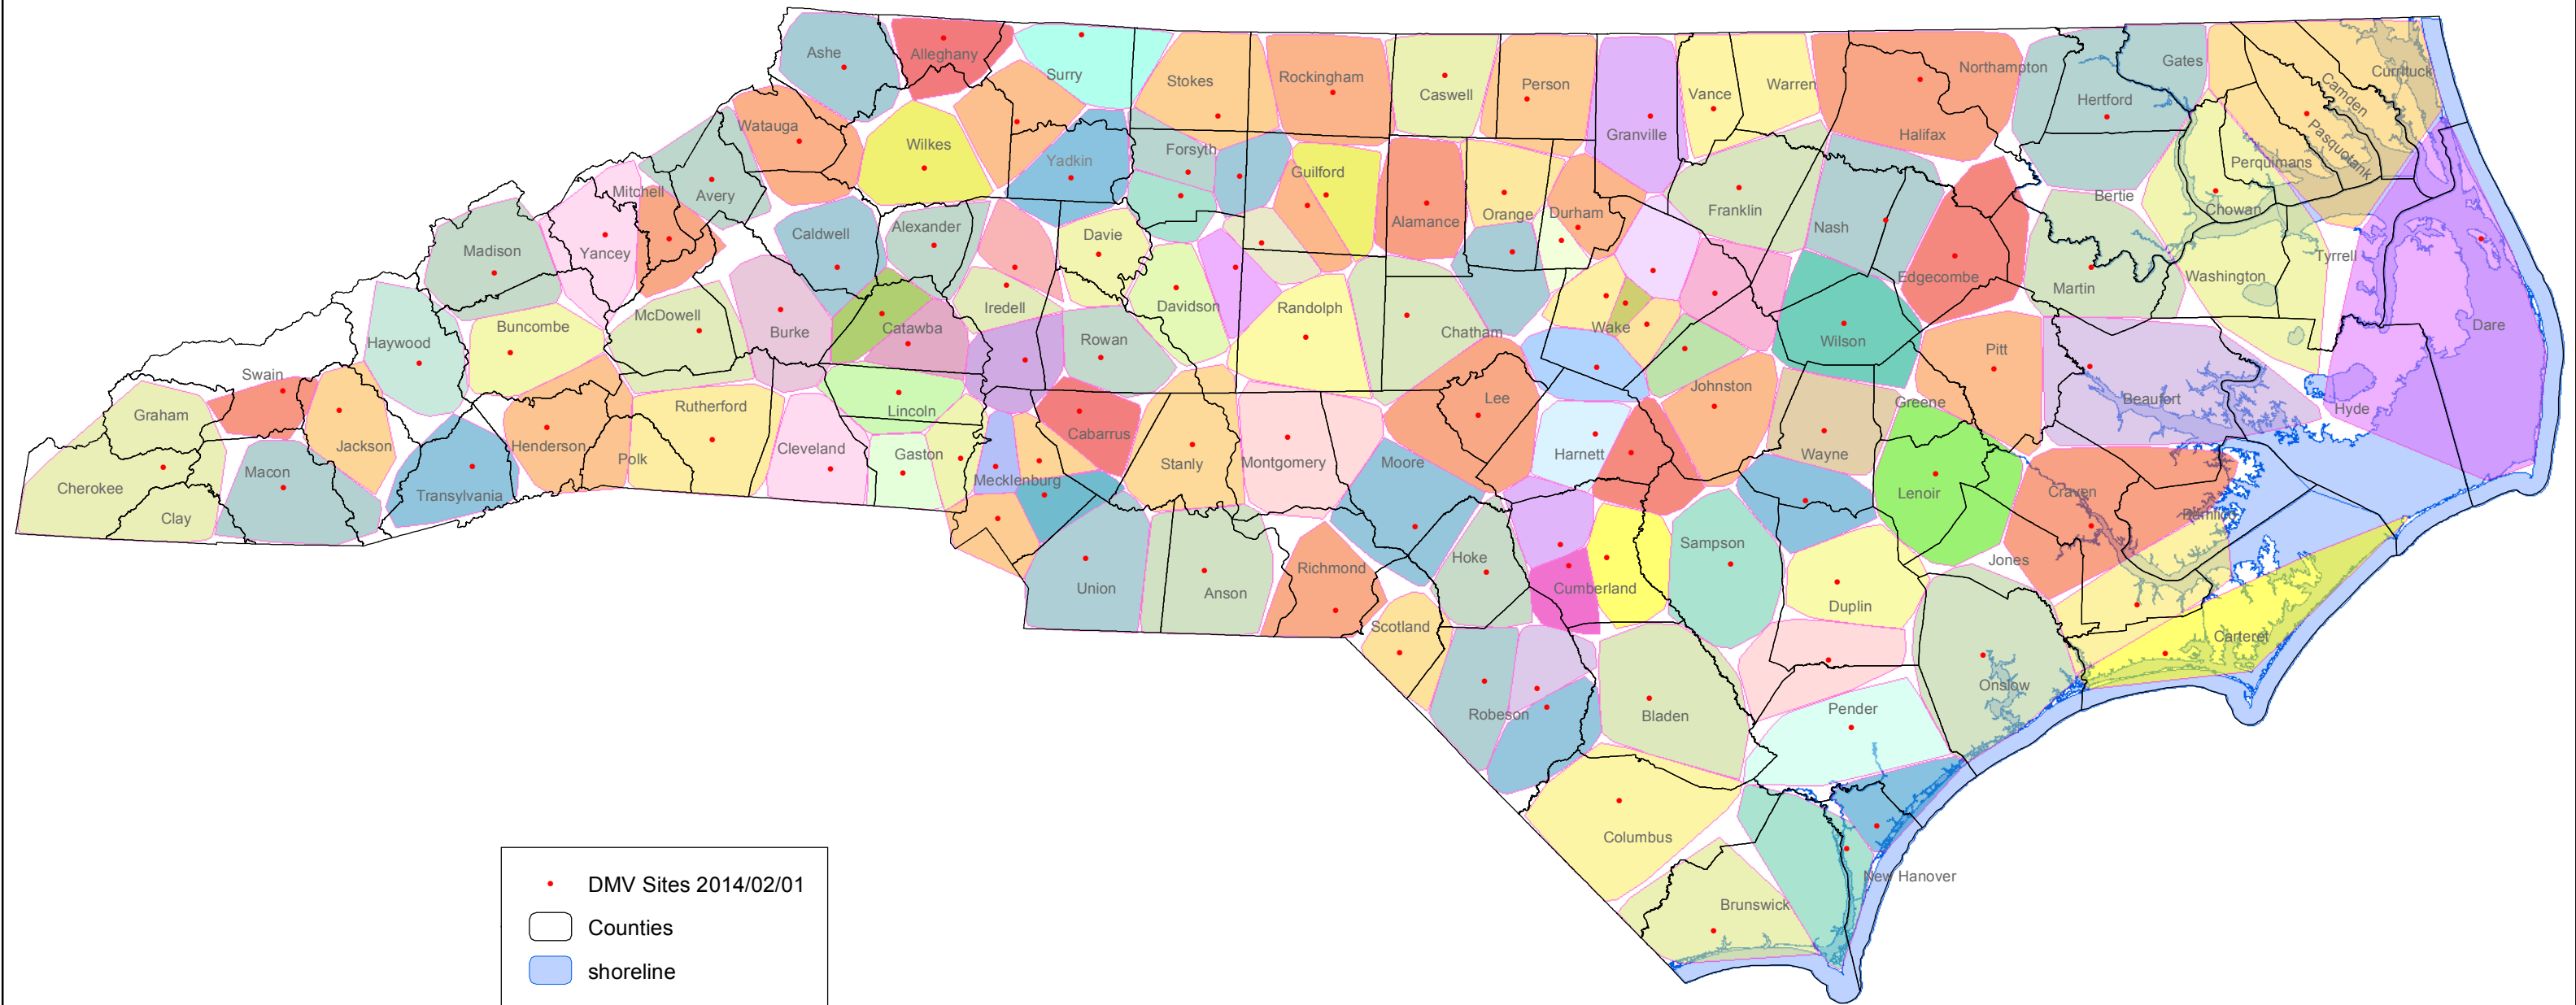

# Driver's License Office Service Areas based on Proximity to Residence Addresses of Unmatched Voters

• DMV Sites 2014/02/01  
 □ Counties  
 □ shoreline

0 25 50 100 150 200 Miles

Voter locations used are based on the "Unmatched Voters\_DMVID.xlsx" file produced by the State Board of Elections.  
 Residence addresses were geocoded against the "address\_points\_sboe.txt" voter address point file produced by the State Board of Elections.  
 Only voter residences with a perfect geocoding match score (89% of records in the original file) were used to derive the service area polygons.