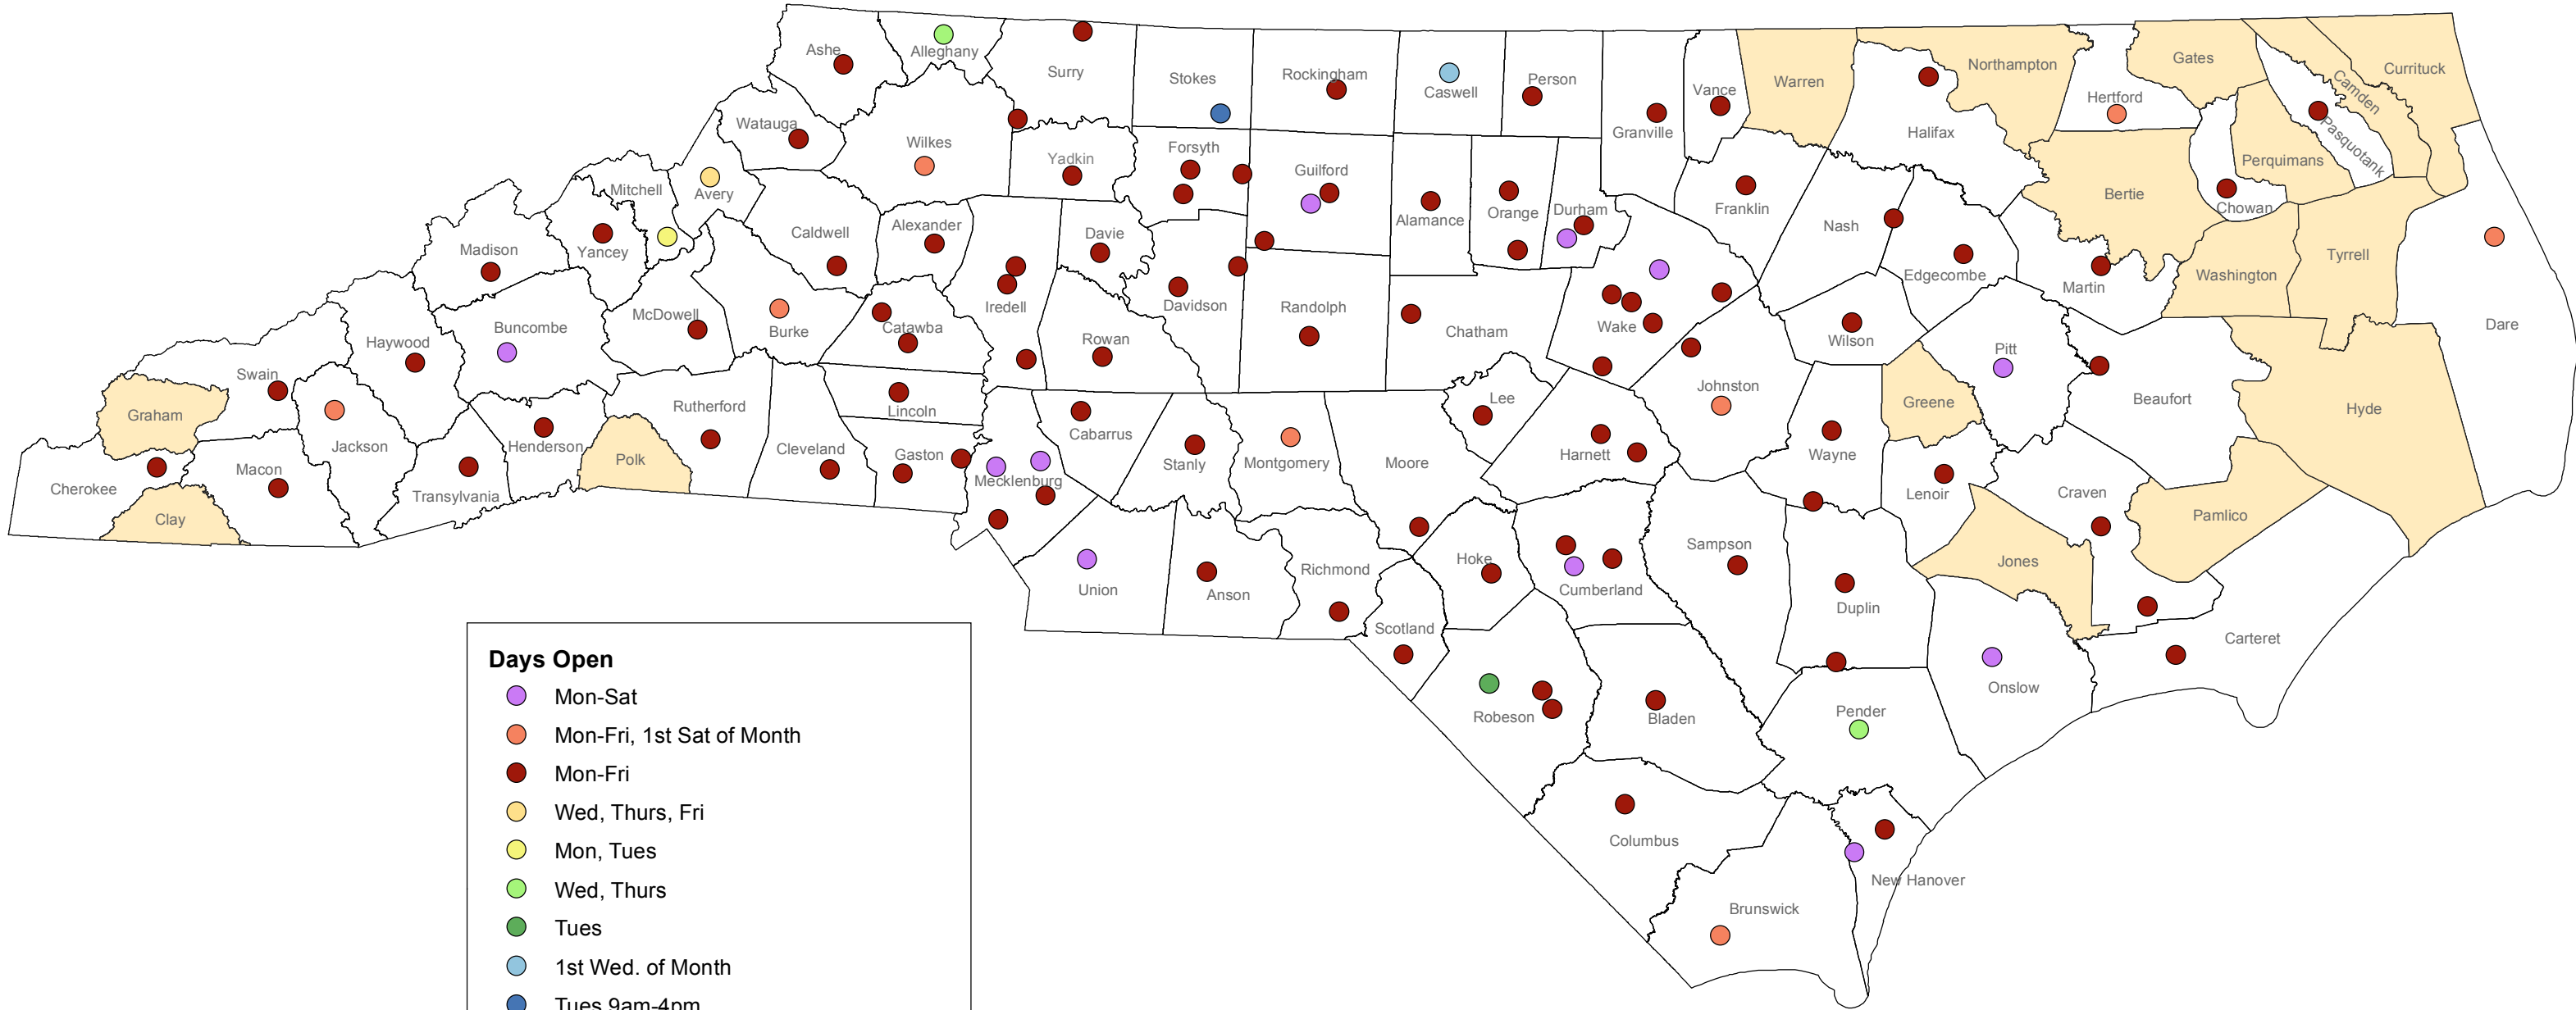

# NC Driver License Offices

**Days Open**

- Mon-Sat
- Mon-Fri, 1st Sat of Month
- Mon-Fri
- Wed, Thurs, Fri
- Mon, Tues
- Wed, Thurs
- Tues
- 1st Wed. of Month
- Tues 9am-4pm
- Counties Without a Driver License Office
- Counties